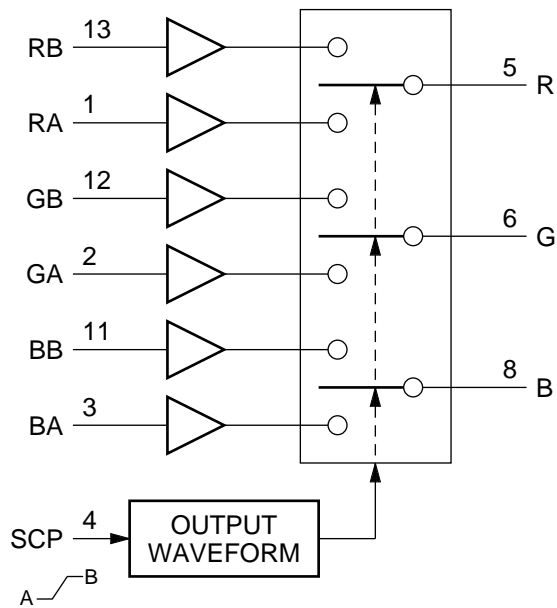

# VIDEO BANDWIDTH ANALOG SWITCH

- PRINTED SIDE VIEW -

SCP ; SWITCHING CONTROL PULSE