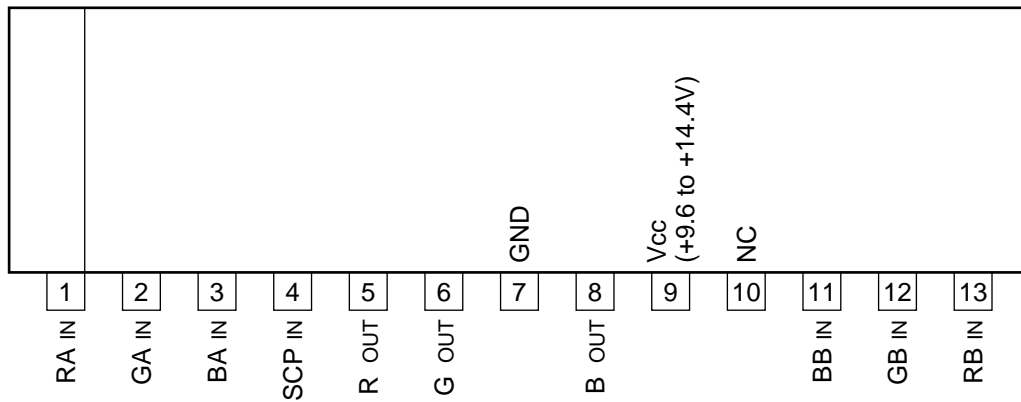

# VIDEO BANDWIDTH ANALOG SWITCH

- PRINTED SIDE VIEW -

SCP ; SWITCHING CONTROL PULSE